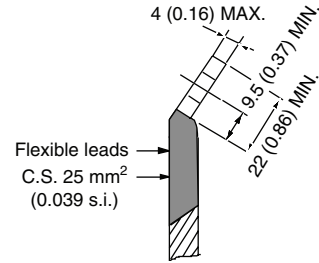

TO-209AB (TO-93)

DIMENSIONS in millimeters (inches)

Case Style TO-209AB (TO-93)

Note

(1) For metric device: M16 x 1.5 - length 21 (0.83) maximum