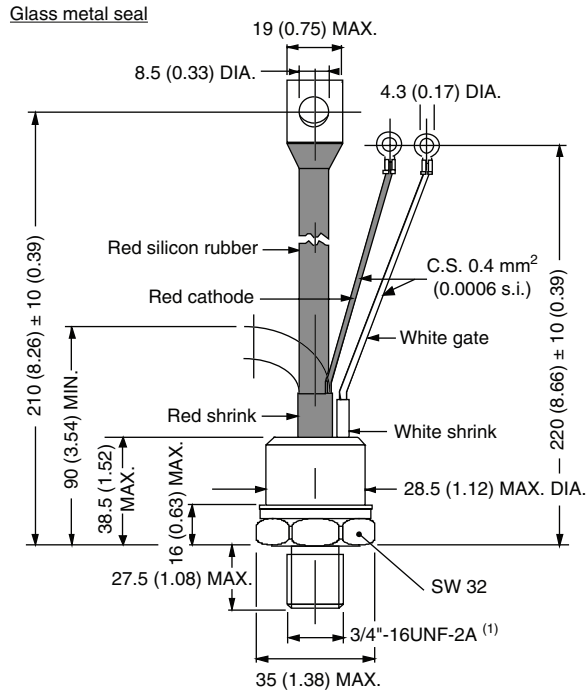

TO-209AB (TO-93)

DIMENSIONS in millimeters (inches)

Case Style TO-209AB (TO-93)

Note

(1) For metric device: M16 x 1.5 - length 21 (0.83) maximum