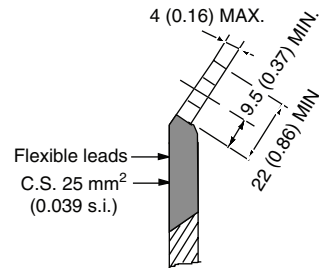

TO-209AB (TO-93)

DIMENSIONS in millimeters (inches)

Case Style TO-209AB (TO-93)

Note

(1) For metric device: M16 x 1.5 - length 21 (0.83) maximum