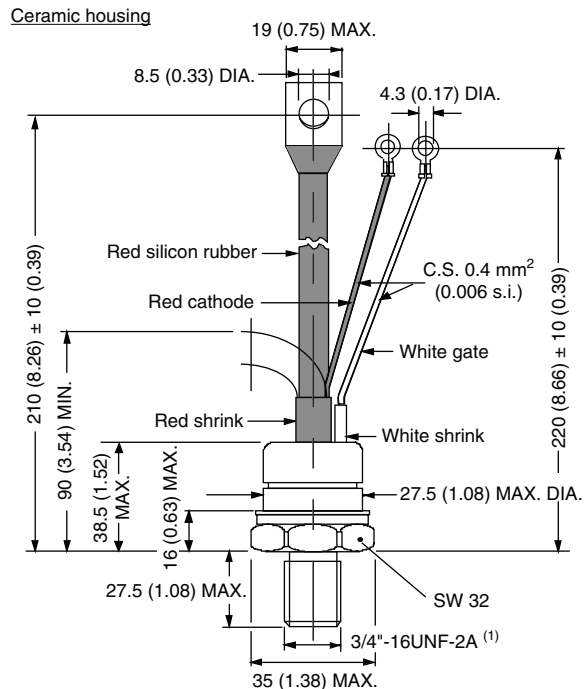

TO-209AB (TO-93)

DIMENSIONS in millimeters (inches)

Case Style TO-209AB (TO-93)

Note

(1) For metric device: M16 x 1.5 - length 21 (0.83) maximum